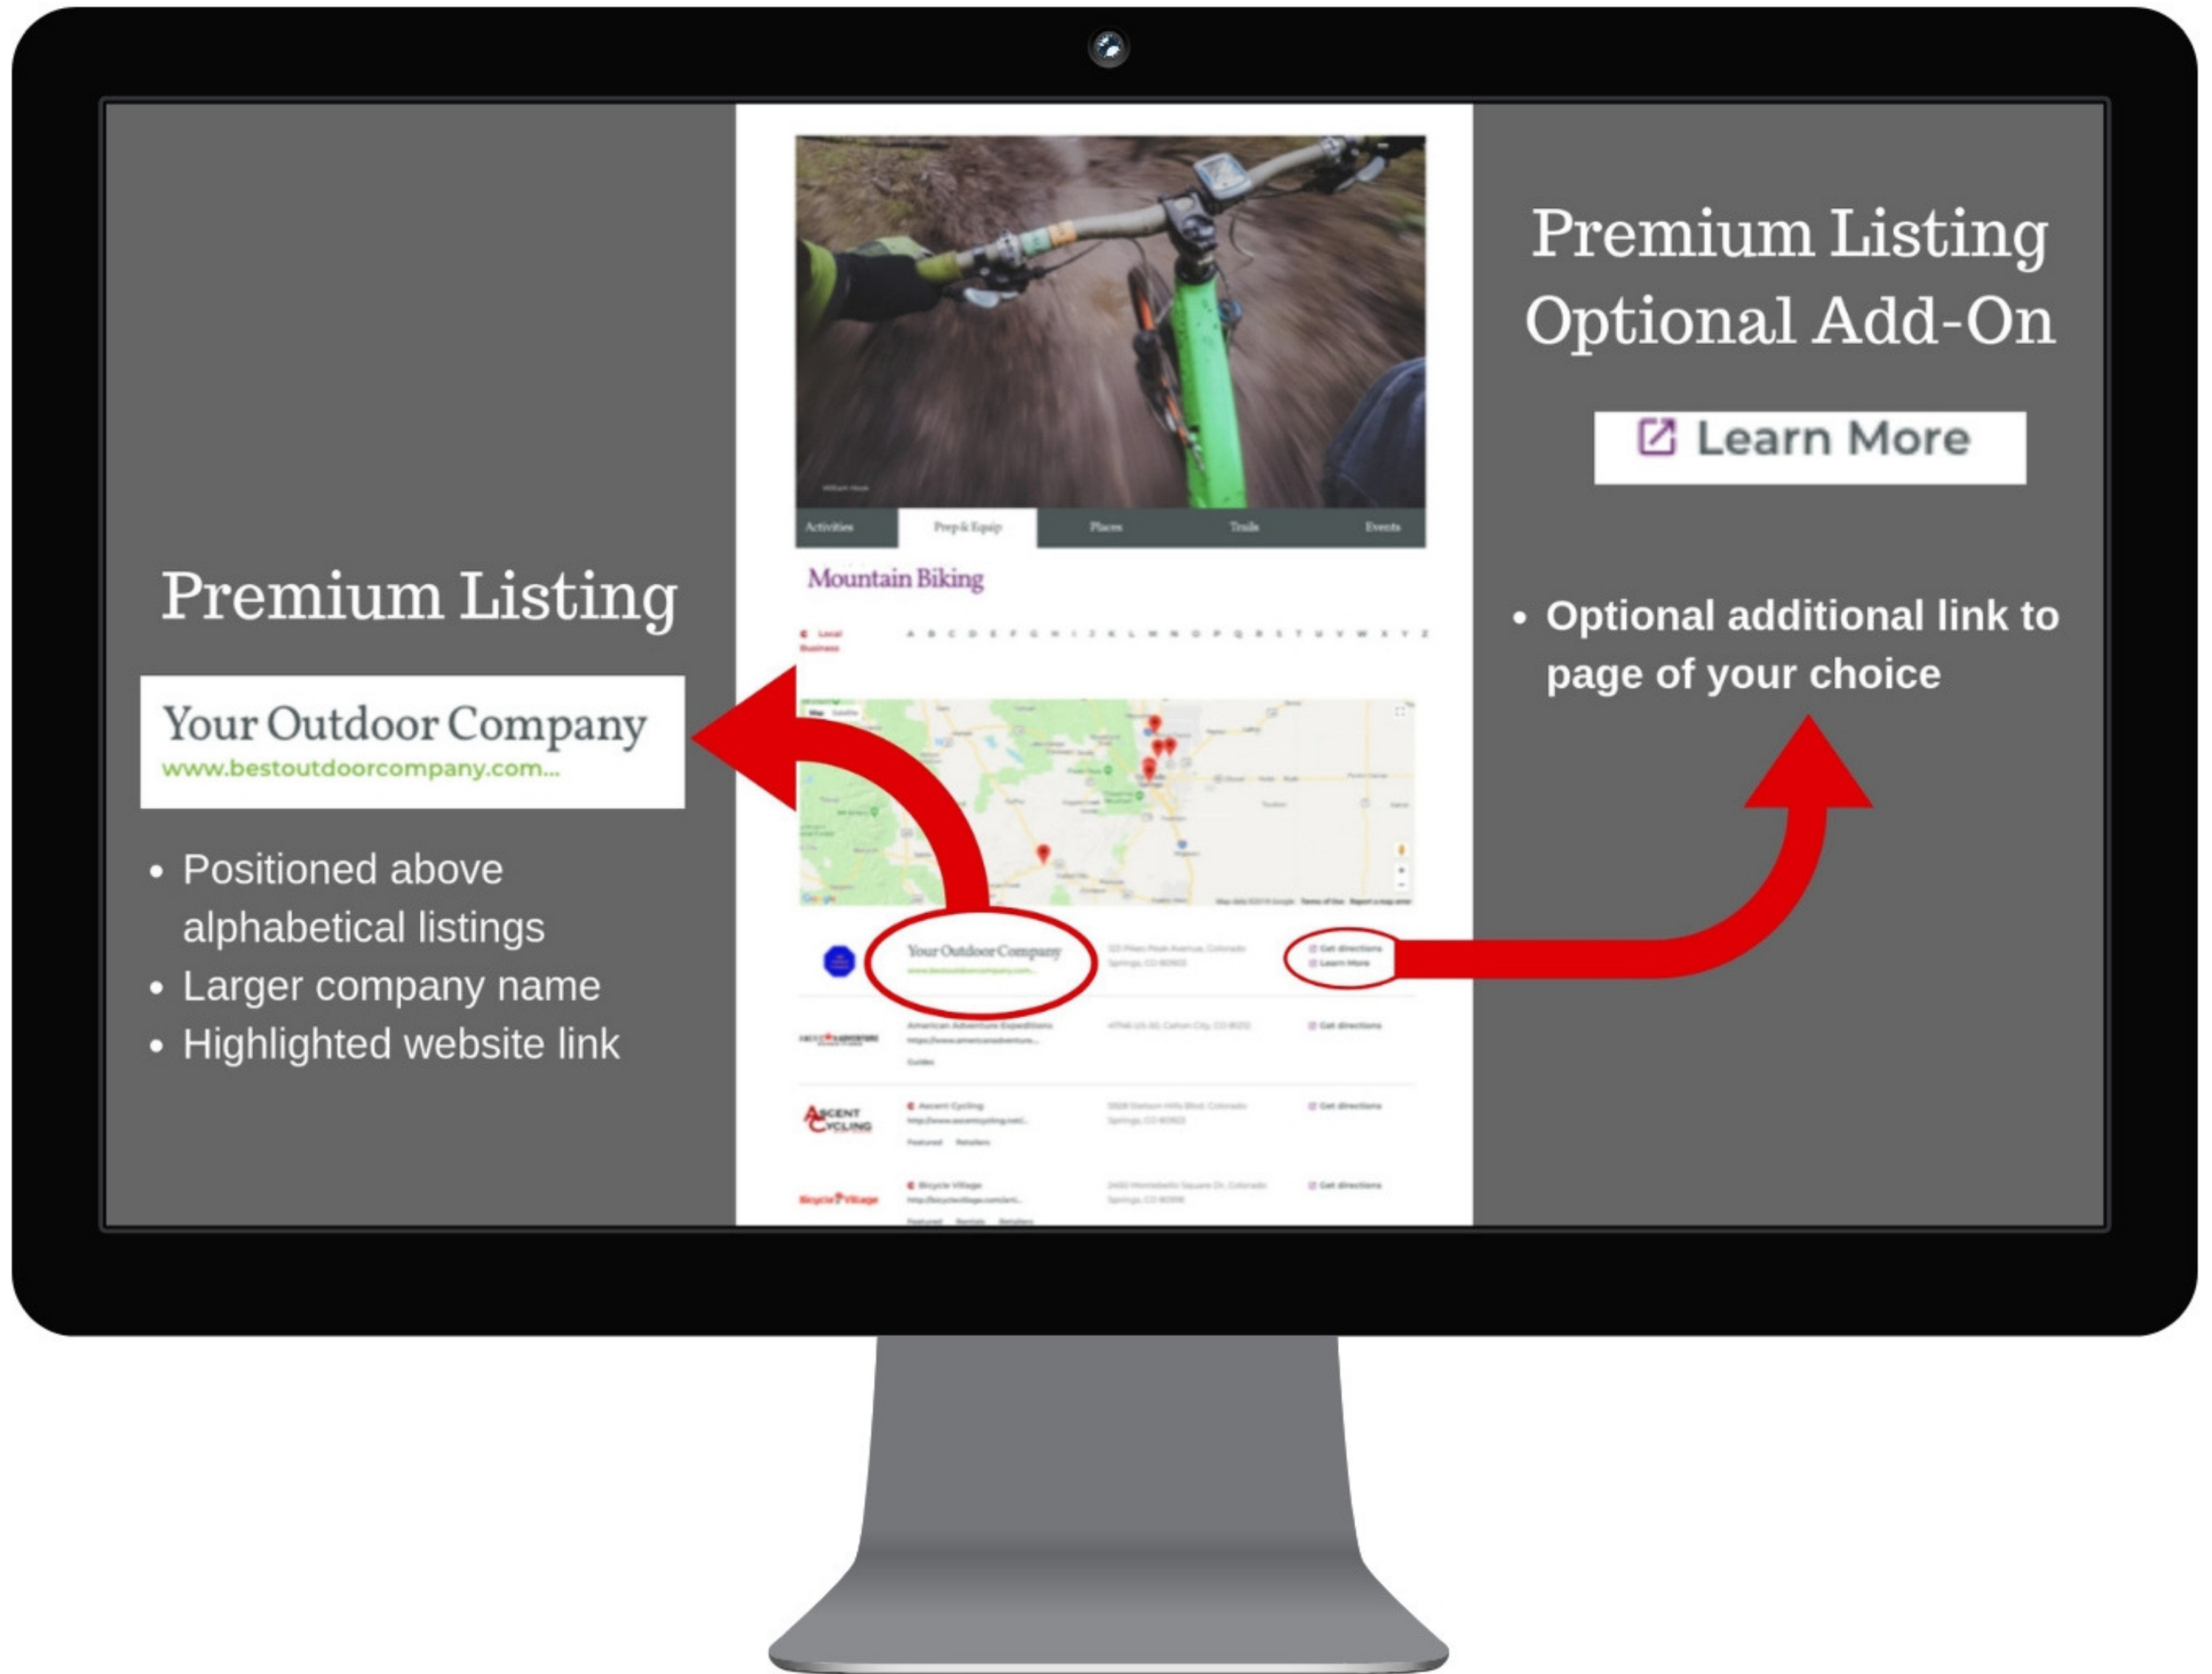

## Banner Ads

300 x 250

Banner Ads are available on every Primary Activity page as well as Specific Activity Pages and have a link to a page of your choice

### Feature Image Slider Ad

\$30-50/mo.  
 OR \$300-500/yr.

**12 months Cash Up Front - 10% Off**

1920 pixels (w) x 1200 pixels (h)

Feature Image Slider Ads rotate at the top of the selected Explore, Activity, Prep & Equip, or Events page.

### Banner Ad

\$20/mo.  
 OR \$200/yr.

**12 months - Cash Up Front - 10% Off**

300 (w) x 250 (h)

Banner ads display in the body of the selected Activity page. Up to six ads appear on each page in rotation.

### Premium Listing

**Your Outdoor Company**  
[www.bestoutdoorcompany.com...](http://www.bestoutdoorcompany.com...)

- Positioned above alphabetical listings
- Larger company name
- Highlighted website link